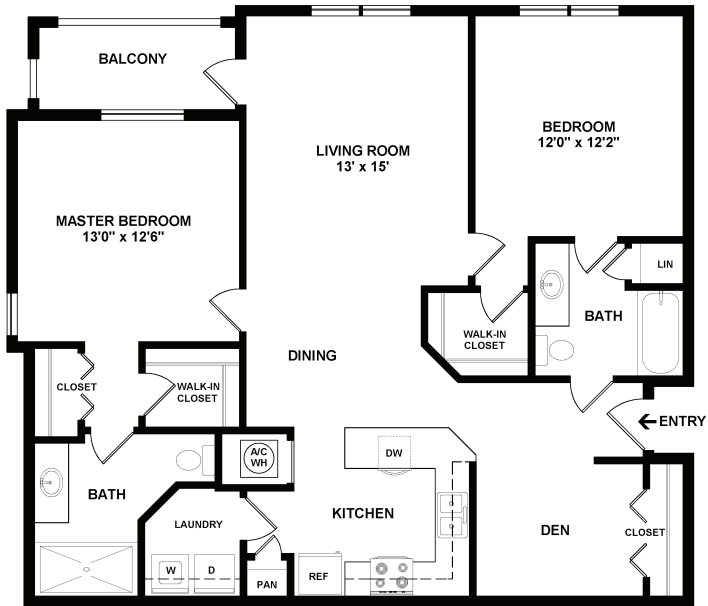

BOCA RATON

del ola

la jolla

2 BATH 2 BED

1342 SQ FT

Renderings are intended only as a general reference. Features, Materials, Finishes and layouts of unit may be different than shown.